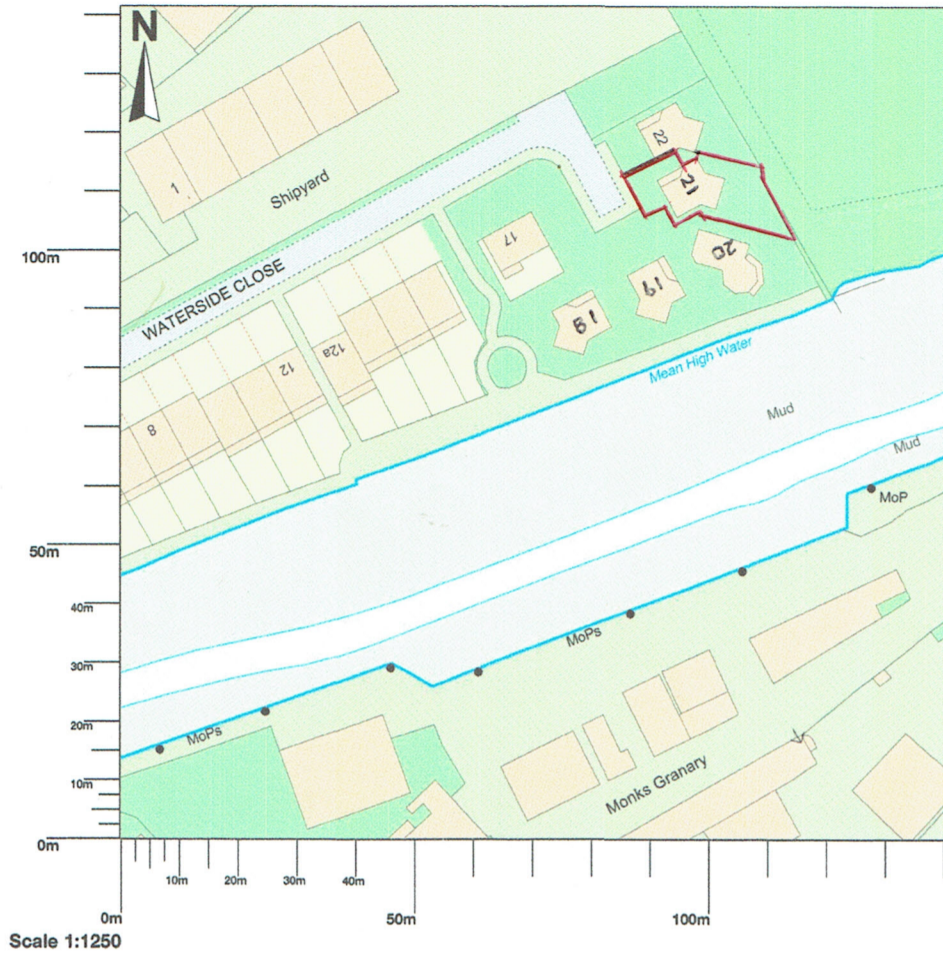

## 21 Waterside Close, Faversham, ME13 7AU

Map area bounded by: 601862,161935 602004,162077. Produced on 18 October 2020 from the OS National Geographic Database. Reproduction in whole or part is prohibited without the prior permission of Ordnance Survey. © Crown copyright 2020. Supplied by UKPlanningMaps.com a licensed OS partner (100054135). Unique plan reference: p2buk/522153/707370